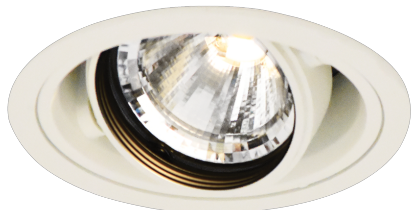

Item no. DD136-0840W9040-R

Series Name: Cledy versa R-G (DD136-R)

Installation	Recessed mount
Type	Extra high-efficiency adjustable downlight
Fixture wattage	7.5W
Beam angle	36 deg
Color Temp.	4000K
CRI	Ra>90
Luminous	819 lm
Body	Die-cast aluminum alloy
Body finish	N/A
Trim finish	White
Reflector finish	N/A
IP Rate	IP20
Light source	COB module
Input Voltage	AC220~240V
Dimming Type	Non-Dimmable
Certificate	CE, CCC
Cut Hole	100mm