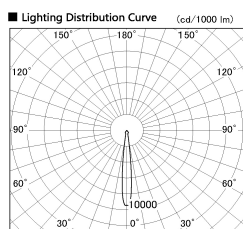

Item no. DD136-3515B9027-R

Series Name: Cledy versa R-G (DD136-R)

Installation	Recessed mount
Type	Extra high-efficiency adjustable downlight
Fixture wattage	36W
Beam angle	12 deg
Color Temp.	2700K
CRI	Ra>90
Luminous	3869 lm
Body	Die-cast aluminum alloy
Body finish	N/A
Trim finish	Black
Reflector finish	N/A
IP Rate	IP20
Light source	COB module
Input Voltage	AC220~240V
Dimming Type	Non-Dimmable
Certificate	CE, CCC
Cut Hole	150mm

■ Direct Horizontal Illuminance DD136-3515B9027-R

φ	Illuminance Angle	Beam Angle	Vertical Illuminance (lx)		
190	11°	12°	146250		
1			36560		
380			16250		
2			9140		
570			5850		
3			4060		
770			2980		
m	1	0	1	2	2290