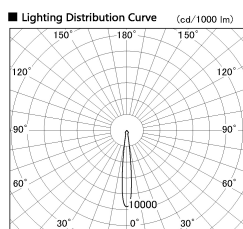

Item no. DD136-2815B9027-R

Series Name: Cledy versa R-G (DD136-R)

Installation	Recessed mount
Type	Extra high-efficiency adjustable downlight
Fixture wattage	28W
Beam angle	12 deg
Color Temp.	2700K
CRI	Ra>90
Luminous	3126 lm
Body	Die-cast aluminum alloy
Body finish	N/A
Trim finish	Black
Reflector finish	N/A
IP Rate	IP20
Light source	COB module
Input Voltage	AC220~240V
Dimming Type	Non-Dimmable
Certificate	CE, CCC
Cut Hole	150mm

■ Direct Horizontal Illuminance DD136-2815B9027-R

φ	Illuminance Angle	Beam Angle	Vertical Illuminance (lx)
190	11°	12°	121010
1			30250
			13450
380			7560
2			4840
570			3360
3			2470
770	m	1 0.1 1 2	1890