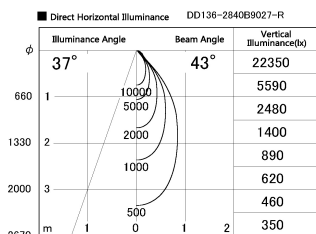

Item no. DD136-2840B9027-R

Series Name: Cledy versa R-G (DD136-R)

Installation	Recessed mount
Type	Extra high-efficiency adjustable downlight
Fixture wattage	28W
Beam angle	43 deg
Color Temp.	2700K
CRI	Ra>90
Luminous	3379 lm
Body	Die-cast aluminum alloy
Body finish	N/A
Trim finish	Black
Reflector finish	N/A
IP Rate	IP20
Light source	COB module
Input Voltage	AC220~240V
Dimming Type	Non-Dimmable
Certificate	CE, CCC
Cut Hole	150mm