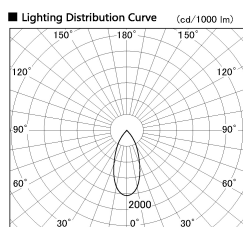

Item no. DD136-2840B9027-R

Series Name: Cledy versa R-G (DD136-R)

Installation	Recessed mount
Type	Extra high-efficiency adjustable downlight
Fixture wattage	28W
Beam angle	43 deg
Color Temp.	2700K
CRI	Ra>90
Luminous	3379 lm
Body	Die-cast aluminum alloy
Body finish	N/A
Trim finish	Black
Reflector finish	N/A
IP Rate	IP20
Light source	COB module
Input Voltage	AC220~240V
Dimming Type	Non-Dimmable
Certificate	CE, CCC
Cut Hole	150mm