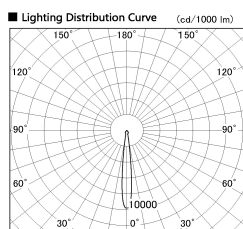

Item no. DD136-2615B9027-R

Series Name: Cledy versa R-G (DD136-R)

Installation	Recessed mount
Type	Extra high-efficiency adjustable downlight
Fixture wattage	23W
Beam angle	12 deg
Color Temp.	2700K
CRI	Ra>90
Luminous	2725 lm
Body	Die-cast aluminum alloy
Body finish	N/A
Trim finish	Black
Reflector finish	N/A
IP Rate	IP20
Light source	COB module
Input Voltage	AC220~240V
Dimming Type	Non-Dimmable
Certificate	CE, CCC
Cut Hole	150mm

■ Direct Horizontal Illuminance DD136-2615B9027-R

φ	Illuminance Angle	Beam Angle	Vertical Illuminance (lx)
170	10°	12°	107230
1	50000		26810
	20000		11910
340	10000		6700
2			4290
520	5000		2980
3			2190
690	m	1 2 0 0 1 2	1680