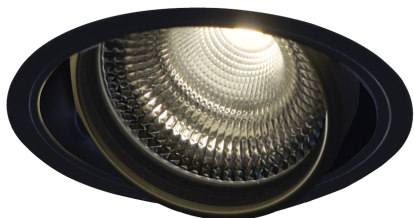

Item no. DD136-2640B9027-R

Series Name: Cledy versa R-G (DD136-R)

Installation	Recessed mount
Type	Extra high-efficiency adjustable downlight
Fixture wattage	23W
Beam angle	43 deg
Color Temp.	2700K
CRI	Ra>90
Luminous	2947 lm
Body	Die-cast aluminum alloy
Body finish	N/A
Trim finish	Black
Reflector finish	N/A
IP Rate	IP20
Light source	COB module
Input Voltage	AC220~240V
Dimming Type	Non-Dimmable
Certificate	CE, CCC
Cut Hole	150mm