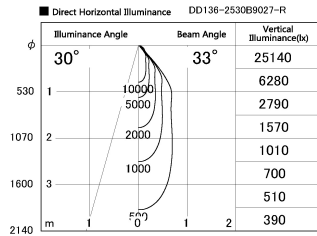

Item no. DD136-2530B9027-R

Series Name: Cledy versa R-G (DD136-R)

Installation	Recessed mount
Type	Extra high-efficiency adjustable downlight
Fixture wattage	23W
Beam angle	27 deg
Color Temp.	2700K
CRI	Ra>90
Luminous	2769 lm
Body	Die-cast aluminum alloy
Body finish	N/A
Trim finish	Black
Reflector finish	N/A
IP Rate	IP20
Light source	COB module
Input Voltage	AC220~240V
Dimming Type	Non-Dimmable
Certificate	CE, CCC
Cut Hole	125mm