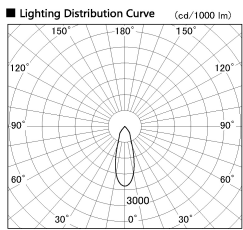

Item no. DD136-2530B9027-R

Series Name: Cledy versa R-G (DD136-R)

Installation	Recessed mount
Type	Extra high-efficiency adjustable downlight
Fixture wattage	23W
Beam angle	27 deg
Color Temp.	2700K
CRI	Ra>90
Luminous	2769 lm
Body	Die-cast aluminum alloy
Body finish	N/A
Trim finish	Black
Reflector finish	N/A
IP Rate	IP20
Light source	COB module
Input Voltage	AC220~240V
Dimming Type	Non-Dimmable
Certificate	CE, CCC
Cut Hole	125mm