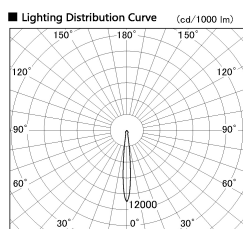

Item no. DD136-2015B9027-R

Series Name: Cledy versa R-G (DD136-R)

Installation	Recessed mount
Type	Extra high-efficiency adjustable downlight
Fixture wattage	20W
Beam angle	11 deg
Color Temp.	2700K
CRI	Ra>90
Luminous	1961 lm
Body	Die-cast aluminum alloy
Body finish	N/A
Trim finish	Black
Reflector finish	N/A
IP Rate	IP20
Light source	COB module
Input Voltage	AC220~240V
Dimming Type	Non-Dimmable
Certificate	CE, CCC
Cut Hole	125mm

■ Direct Horizontal Illuminance DD136-2015B9027-R

φ	Illuminance Angle	Beam Angle	Vertical Illuminance (lx)
170	10°	11°	84970
170			21240
340			9440
340			5310
520			3400
520			2360
690			1730
690			1330