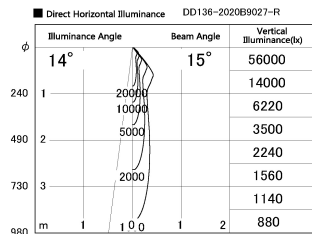

Item no. DD136-2020B9027-R

Series Name: Cledy versa R-G (DD136-R)

Installation	Recessed mount
Type	Extra high-efficiency adjustable downlight
Fixture wattage	20W
Beam angle	15 deg
Color Temp.	2700K
CRI	Ra>90
Luminous	2083 lm
Body	Die-cast aluminum alloy
Body finish	N/A
Trim finish	Black
Reflector finish	N/A
IP Rate	IP20
Light source	COB module
Input Voltage	AC220~240V
Dimming Type	Non-Dimmable
Certificate	CE, CCC
Cut Hole	125mm