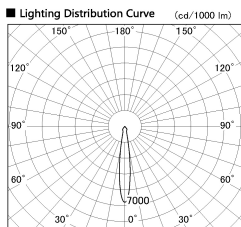

Item no. DD136-2020B9027-R

Series Name: Cledy versa R-G (DD136-R)

Installation	Recessed mount
Type	Extra high-efficiency adjustable downlight
Fixture wattage	20W
Beam angle	15 deg
Color Temp.	2700K
CRI	Ra>90
Luminous	2083 lm
Body	Die-cast aluminum alloy
Body finish	N/A
Trim finish	Black
Reflector finish	N/A
IP Rate	IP20
Light source	COB module
Input Voltage	AC220~240V
Dimming Type	Non-Dimmable
Certificate	CE, CCC
Cut Hole	125mm