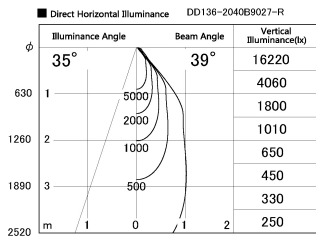

Item no. DD136-2040B9027-R

Series Name: Cledy versa R-G (DD136-R)

| | |
|------------------|--|
| Installation | Recessed mount |
| Type | Extra high-efficiency adjustable downlight |
| Fixture wattage | 20W |
| Beam angle | 39 deg |
| Color Temp. | 2700K |
| CRI | Ra>90 |
| Luminous | 2143 lm |
| Body | Die-cast aluminum alloy |
| Body finish | N/A |
| Trim finish | Black |
| Reflector finish | N/A |
| IP Rate | IP20 |
| Light source | COB module |
| Input Voltage | AC220~240V |
| Dimming Type | Non-Dimmable |
| Certificate | CE, CCC |
| Cut Hole | 125mm |