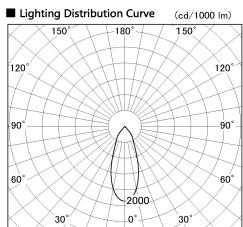

Item no. DD136-2040B9027-R

Series Name: Cledy versa R-G (DD136-R)

| | |
|------------------|--|
| Installation | Recessed mount |
| Type | Extra high-efficiency adjustable downlight |
| Fixture wattage | 20W |
| Beam angle | 39 deg |
| Color Temp. | 2700K |
| CRI | Ra>90 |
| Luminous | 2143 lm |
| Body | Die-cast aluminum alloy |
| Body finish | N/A |
| Trim finish | Black |
| Reflector finish | N/A |
| IP Rate | IP20 |
| Light source | COB module |
| Input Voltage | AC220~240V |
| Dimming Type | Non-Dimmable |
| Certificate | CE, CCC |
| Cut Hole | 125mm |