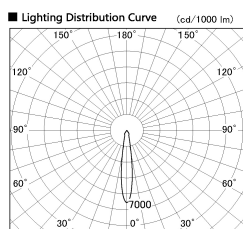

Item no. DD136-1915B9027-R

Series Name: Cledy versa R-G (DD136-R)

Installation	Recessed mount
Type	Extra high-efficiency adjustable downlight
Fixture wattage	18.6W
Beam angle	16 deg
Color Temp.	2700K
CRI	Ra>90
Luminous	1674 lm
Body	Die-cast aluminum alloy
Body finish	N/A
Trim finish	Black
Reflector finish	N/A
IP Rate	IP20
Light source	COB module
Input Voltage	AC220~240V
Dimming Type	Non-Dimmable
Certificate	CE, CCC
Cut Hole	100mm

■ Direct Horizontal Illuminance DD136-1915B9027-R

φ	Illuminance Angle	Beam Angle	Vertical Illuminance (lx)	
260	15°	16°	42930	
1			10730	
			4770	
520			2680	
2			1720	
780			1190	
3			880	
1050			670	
m	1	0	1	2