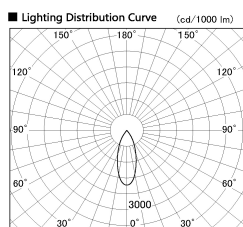

Item no. DD136-1940B9027-R

Series Name: Cledy versa R-G (DD136-R)

Installation	Recessed mount
Type	Extra high-efficiency adjustable downlight
Fixture wattage	18.6W
Beam angle	57 deg
Color Temp.	2700K
CRI	Ra>90
Luminous	1807 lm
Body	Die-cast aluminum alloy
Body finish	N/A
Trim finish	Black
Reflector finish	N/A
IP Rate	IP20
Light source	COB module
Input Voltage	AC220~240V
Dimming Type	Non-Dimmable
Certificate	CE, CCC
Cut Hole	100mm