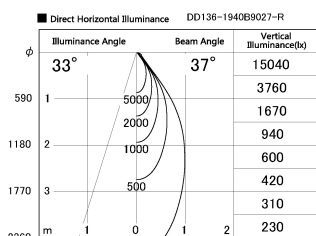

Item no. DD136-1940B9027-R

Series Name: Cledy versa R-G (DD136-R)

Installation	Recessed mount
Type	Extra high-efficiency adjustable downlight
Fixture wattage	18.6W
Beam angle	57 deg
Color Temp.	2700K
CRI	Ra>90
Luminous	1807 lm
Body	Die-cast aluminum alloy
Body finish	N/A
Trim finish	Black
Reflector finish	N/A
IP Rate	IP20
Light source	COB module
Input Voltage	AC220~240V
Dimming Type	Non-Dimmable
Certificate	CE, CCC
Cut Hole	100mm