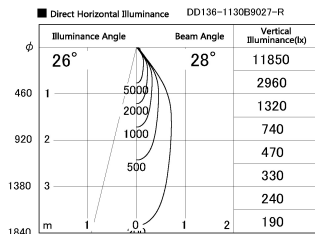

Item no. DD136-1130B9027-R

Series Name: Cledy versa R-G (DD136-R)

Installation	Recessed mount
Type	Extra high-efficiency adjustable downlight
Fixture wattage	10.5W
Beam angle	40 deg
Color Temp.	2700K
CRI	Ra>90
Luminous	1073 lm
Body	Die-cast aluminum alloy
Body finish	N/A
Trim finish	Black
Reflector finish	N/A
IP Rate	IP20
Light source	COB module
Input Voltage	AC220~240V
Dimming Type	Non-Dimmable
Certificate	CE, CCC
Cut Hole	100mm