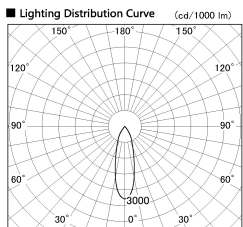

Item no. DD136-1130B9027-R

Series Name: Cledy versa R-G (DD136-R)

Installation	Recessed mount
Type	Extra high-efficiency adjustable downlight
Fixture wattage	10.5W
Beam angle	40 deg
Color Temp.	2700K
CRI	Ra>90
Luminous	1073 lm
Body	Die-cast aluminum alloy
Body finish	N/A
Trim finish	Black
Reflector finish	N/A
IP Rate	IP20
Light source	COB module
Input Voltage	AC220~240V
Dimming Type	Non-Dimmable
Certificate	CE, CCC
Cut Hole	100mm