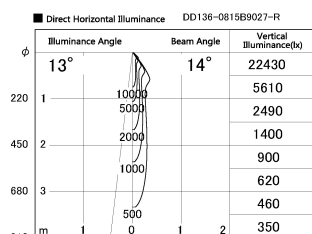

Item no. DD136-0815B9027-R

Series Name: Cledy versa R-G (DD136-R)

Installation	Recessed mount
Type	Extra high-efficiency adjustable downlight
Fixture wattage	7.5W
Beam angle	14 deg
Color Temp.	2700K
CRI	Ra>90
Luminous	723 lm
Body	Die-cast aluminum alloy
Body finish	N/A
Trim finish	Black
Reflector finish	N/A
IP Rate	IP20
Light source	COB module
Input Voltage	AC220~240V
Dimming Type	Non-Dimmable
Certificate	CE, CCC
Cut Hole	100mm