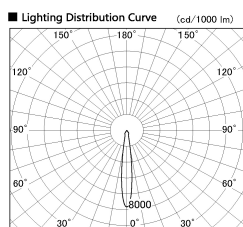

Item no. DD136-0815B9027-R

Series Name: Cledy versa R-G (DD136-R)

Installation	Recessed mount
Type	Extra high-efficiency adjustable downlight
Fixture wattage	7.5W
Beam angle	14 deg
Color Temp.	2700K
CRI	Ra>90
Luminous	723 lm
Body	Die-cast aluminum alloy
Body finish	N/A
Trim finish	Black
Reflector finish	N/A
IP Rate	IP20
Light source	COB module
Input Voltage	AC220~240V
Dimming Type	Non-Dimmable
Certificate	CE, CCC
Cut Hole	100mm