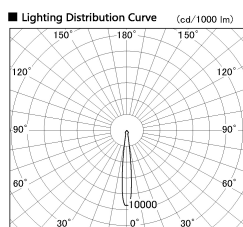

Item no. DD136-3515B9030-R

Series Name: Cledy versa R-G (DD136-R)

Installation	Recessed mount
Type	Extra high-efficiency adjustable downlight
Fixture wattage	36W
Beam angle	12 deg
Color Temp.	3000K
CRI	Ra>90
Luminous	3948 lm
Body	Die-cast aluminum alloy
Body finish	N/A
Trim finish	Black
Reflector finish	N/A
IP Rate	IP20
Light source	COB module
Input Voltage	AC220~240V
Dimming Type	Non-Dimmable
Certificate	CE, CCC
Cut Hole	150mm

■ Direct Horizontal Illuminance DD136-3515B9030-R

φ	Illuminance Angle	Beam Angle	Vertical Illuminance (lx)		
190	11°	12°	149240		
1			37310		
380			16580		
2			9330		
570			5970		
3			4150		
770			3050		
m	1	0	1	2	2330