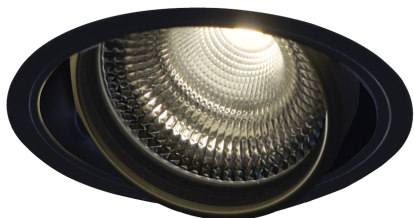

Item no. DD136-3540B9030-R

Series Name: Cledy versa R-G (DD136-R)

Installation	Recessed mount
Type	Extra high-efficiency adjustable downlight
Fixture wattage	36W
Beam angle	43 deg
Color Temp.	3000K
CRI	Ra>90
Luminous	4268 lm
Body	Die-cast aluminum alloy
Body finish	N/A
Trim finish	Black
Reflector finish	N/A
IP Rate	IP20
Light source	COB module
Input Voltage	AC220~240V
Dimming Type	Non-Dimmable
Certificate	CE, CCC
Cut Hole	150mm