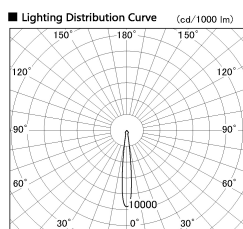

Item no. DD136-2815B9030-R

Series Name: Cledy versa R-G (DD136-R)

Installation	Recessed mount
Type	Extra high-efficiency adjustable downlight
Fixture wattage	28W
Beam angle	12 deg
Color Temp.	3000K
CRI	Ra>90
Luminous	3190 lm
Body	Die-cast aluminum alloy
Body finish	N/A
Trim finish	Black
Reflector finish	N/A
IP Rate	IP20
Light source	COB module
Input Voltage	AC220~240V
Dimming Type	Non-Dimmable
Certificate	CE, CCC
Cut Hole	150mm

■ Direct Horizontal Illuminance DD136-2815B9030-R

φ	Illuminance Angle	Beam Angle	Vertical Illuminance (lx)
190	11°	12°	123480
1	50000		30870
	20000		13720
380	10000		7720
2			4940
570	5000		3430
3			2520
770	0	1 2	1930