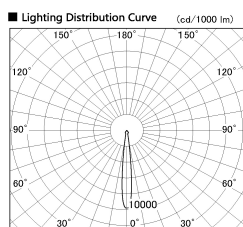

Item no. DD136-2615B9030-R

Series Name: Cledy versa R-G (DD136-R)

Installation	Recessed mount
Type	Extra high-efficiency adjustable downlight
Fixture wattage	23W
Beam angle	12 deg
Color Temp.	3000K
CRI	Ra>90
Luminous	2781 lm
Body	Die-cast aluminum alloy
Body finish	N/A
Trim finish	Black
Reflector finish	N/A
IP Rate	IP20
Light source	COB module
Input Voltage	AC220~240V
Dimming Type	Non-Dimmable
Certificate	CE, CCC
Cut Hole	150mm

■ Direct Horizontal Illuminance DD136-2615B9030-R

φ	Illuminance Angle	Beam Angle	Vertical Illuminance (lx)
	10°	12°	109430
170	50000		27360
1	20000		12160
340	10000		6840
2			4380
520			3040
3			2230
690	m	1 2 0 1 2	1710