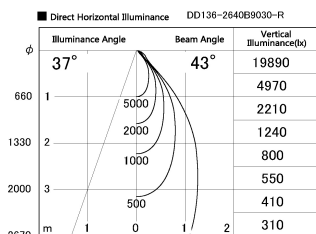

Item no. DD136-2640B9030-R

Series Name: Cledy versa R-G (DD136-R)

Installation	Recessed mount
Type	Extra high-efficiency adjustable downlight
Fixture wattage	23W
Beam angle	43 deg
Color Temp.	3000K
CRI	Ra>90
Luminous	3007 lm
Body	Die-cast aluminum alloy
Body finish	N/A
Trim finish	Black
Reflector finish	N/A
IP Rate	IP20
Light source	COB module
Input Voltage	AC220~240V
Dimming Type	Non-Dimmable
Certificate	CE, CCC
Cut Hole	150mm