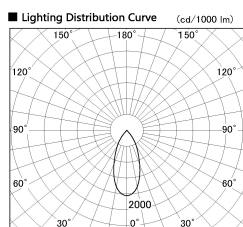

Item no. DD136-2640B9030-R

Series Name: Cledy versa R-G (DD136-R)

Installation	Recessed mount
Type	Extra high-efficiency adjustable downlight
Fixture wattage	23W
Beam angle	43 deg
Color Temp.	3000K
CRI	Ra>90
Luminous	3007 lm
Body	Die-cast aluminum alloy
Body finish	N/A
Trim finish	Black
Reflector finish	N/A
IP Rate	IP20
Light source	COB module
Input Voltage	AC220~240V
Dimming Type	Non-Dimmable
Certificate	CE, CCC
Cut Hole	150mm