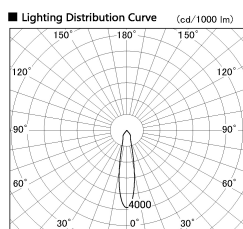

Item no. DD136-2520B9030-R

Series Name: Cledy versa R-G (DD136-R)

Installation	Recessed mount
Type	Extra high-efficiency adjustable downlight
Fixture wattage	23W
Beam angle	21 deg
Color Temp.	3000K
CRI	Ra>90
Luminous	2782 lm
Body	Die-cast aluminum alloy
Body finish	N/A
Trim finish	Black
Reflector finish	N/A
IP Rate	IP20
Light source	COB module
Input Voltage	AC220~240V
Dimming Type	Non-Dimmable
Certificate	CE, CCC
Cut Hole	125mm

■ Direct Horizontal Illuminance DD136-2520B9030-R

Illuminance Angle	Beam Angle	Vertical Illuminance (lx)
20°	21°	43550
1		10890
350		4840
1		2720
700		1740
2		1210
1050		890
3		680
1410		680