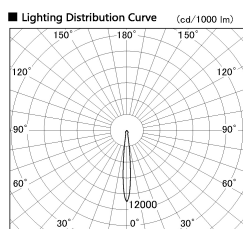

Item no. DD136-2015B9030-R

Series Name: Cledy versa R-G (DD136-R)

Installation	Recessed mount
Type	Extra high-efficiency adjustable downlight
Fixture wattage	20W
Beam angle	11 deg
Color Temp.	3000K
CRI	Ra>90
Luminous	2001 lm
Body	Die-cast aluminum alloy
Body finish	N/A
Trim finish	Black
Reflector finish	N/A
IP Rate	IP20
Light source	COB module
Input Voltage	AC220~240V
Dimming Type	Non-Dimmable
Certificate	CE, CCC
Cut Hole	125mm

■ Direct Horizontal Illuminance DD136-2015B9030-R

φ	Illuminance Angle	Beam Angle	Vertical Illuminance (lx)		
170	10°	11°	86700		
1			21680		
340	20000		9630		
2	10000		5420		
520	5000		3470		
3			2410		
690	2000		1770		
m	1	0	1	2	1350