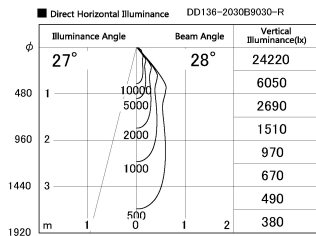

Item no. DD136-2030B9030-R

Series Name: Cledy versa R-G (DD136-R)

Installation	Recessed mount
Type	Extra high-efficiency adjustable downlight
Fixture wattage	20W
Beam angle	28 deg
Color Temp.	3000K
CRI	Ra>90
Luminous	2170 lm
Body	Die-cast aluminum alloy
Body finish	N/A
Trim finish	Black
Reflector finish	N/A
IP Rate	IP20
Light source	COB module
Input Voltage	AC220~240V
Dimming Type	Non-Dimmable
Certificate	CE, CCC
Cut Hole	125mm