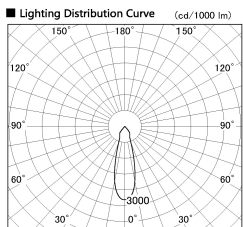

Item no. DD136-2030B9030-R

Series Name: Cledy versa R-G (DD136-R)

Installation	Recessed mount
Type	Extra high-efficiency adjustable downlight
Fixture wattage	20W
Beam angle	28 deg
Color Temp.	3000K
CRI	Ra>90
Luminous	2170 lm
Body	Die-cast aluminum alloy
Body finish	N/A
Trim finish	Black
Reflector finish	N/A
IP Rate	IP20
Light source	COB module
Input Voltage	AC220~240V
Dimming Type	Non-Dimmable
Certificate	CE, CCC
Cut Hole	125mm