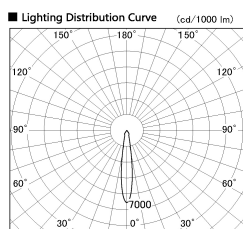

Item no. DD136-1915B9030-R

Series Name: Cledy versa R-G (DD136-R)

Installation	Recessed mount
Type	Extra high-efficiency adjustable downlight
Fixture wattage	18.6W
Beam angle	16 deg
Color Temp.	3000K
CRI	Ra>90
Luminous	1708 lm
Body	Die-cast aluminum alloy
Body finish	N/A
Trim finish	Black
Reflector finish	N/A
IP Rate	IP20
Light source	COB module
Input Voltage	AC220~240V
Dimming Type	Non-Dimmable
Certificate	CE, CCC
Cut Hole	100mm

■ Direct Horizontal Illuminance DD136-1915B9030-R

φ	Illuminance Angle	Beam Angle	Vertical Illuminance (lx)
260	15°	16°	43800
1			10950
520			4870
2			2740
780			1750
3			1220
1050			890
m	1	0	680