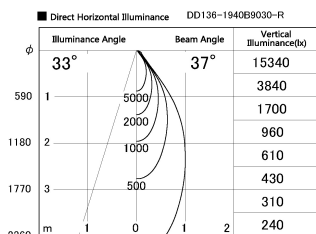

Item no. DD136-1940B9030-R

Series Name: Cledy versa R-G (DD136-R)

Installation	Recessed mount
Type	Extra high-efficiency adjustable downlight
Fixture wattage	18.6W
Beam angle	57 deg
Color Temp.	3000K
CRI	Ra>90
Luminous	1844 lm
Body	Die-cast aluminum alloy
Body finish	N/A
Trim finish	Black
Reflector finish	N/A
IP Rate	IP20
Light source	COB module
Input Voltage	AC220~240V
Dimming Type	Non-Dimmable
Certificate	CE, CCC
Cut Hole	100mm