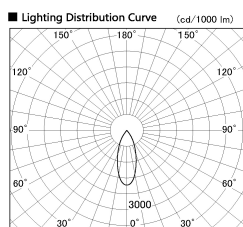

Item no. DD136-1940B9030-R

Series Name: Cledy versa R-G (DD136-R)

Installation	Recessed mount
Type	Extra high-efficiency adjustable downlight
Fixture wattage	18.6W
Beam angle	57 deg
Color Temp.	3000K
CRI	Ra>90
Luminous	1844 lm
Body	Die-cast aluminum alloy
Body finish	N/A
Trim finish	Black
Reflector finish	N/A
IP Rate	IP20
Light source	COB module
Input Voltage	AC220~240V
Dimming Type	Non-Dimmable
Certificate	CE, CCC
Cut Hole	100mm