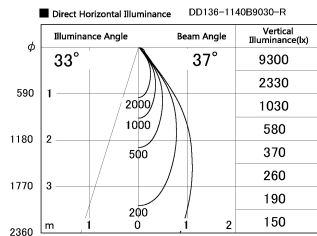

Item no. DD136-1140B9030-R

Series Name: Cledy versa R-G (DD136-R)

Installation	Recessed mount
Type	Extra high-efficiency adjustable downlight
Fixture wattage	10.5W
Beam angle	37 deg
Color Temp.	3000K
CRI	Ra>90
Luminous	1118 lm
Body	Die-cast aluminum alloy
Body finish	N/A
Trim finish	Black
Reflector finish	N/A
IP Rate	IP20
Light source	COB module
Input Voltage	AC220~240V
Dimming Type	Non-Dimmable
Certificate	CE, CCC
Cut Hole	100mm