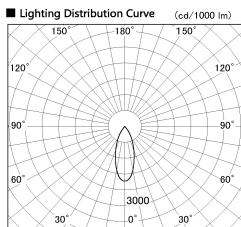

Item no. DD136-1140B9030-R

Series Name: Cledy versa R-G (DD136-R)

Installation	Recessed mount
Type	Extra high-efficiency adjustable downlight
Fixture wattage	10.5W
Beam angle	37 deg
Color Temp.	3000K
CRI	Ra>90
Luminous	1118 lm
Body	Die-cast aluminum alloy
Body finish	N/A
Trim finish	Black
Reflector finish	N/A
IP Rate	IP20
Light source	COB module
Input Voltage	AC220~240V
Dimming Type	Non-Dimmable
Certificate	CE, CCC
Cut Hole	100mm