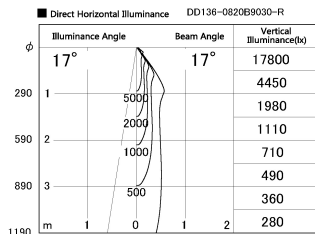

Item no. DD136-0820B9030-R

Series Name: Cledy versa R-G (DD136-R)

Installation	Recessed mount
Type	Extra high-efficiency adjustable downlight
Fixture wattage	7.5W
Beam angle	17 deg
Color Temp.	3000K
CRI	Ra>90
Luminous	768 lm
Body	Die-cast aluminum alloy
Body finish	N/A
Trim finish	Black
Reflector finish	N/A
IP Rate	IP20
Light source	COB module
Input Voltage	AC220~240V
Dimming Type	Non-Dimmable
Certificate	CE, CCC
Cut Hole	100mm