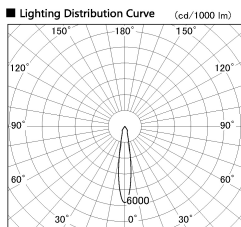

Item no. DD136-0820B9030-R

Series Name: Cledy versa R-G (DD136-R)

Installation	Recessed mount
Type	Extra high-efficiency adjustable downlight
Fixture wattage	7.5W
Beam angle	17 deg
Color Temp.	3000K
CRI	Ra>90
Luminous	768 lm
Body	Die-cast aluminum alloy
Body finish	N/A
Trim finish	Black
Reflector finish	N/A
IP Rate	IP20
Light source	COB module
Input Voltage	AC220~240V
Dimming Type	Non-Dimmable
Certificate	CE, CCC
Cut Hole	100mm