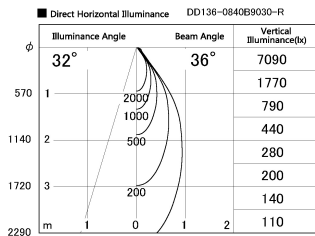

Item no. DD136-0840B9030-R

Series Name: Cledy versa R-G (DD136-R)

Installation	Recessed mount
Type	Extra high-efficiency adjustable downlight
Fixture wattage	7.5W
Beam angle	36 deg
Color Temp.	3000K
CRI	Ra>90
Luminous	816 lm
Body	Die-cast aluminum alloy
Body finish	N/A
Trim finish	Black
Reflector finish	N/A
IP Rate	IP20
Light source	COB module
Input Voltage	AC220~240V
Dimming Type	Non-Dimmable
Certificate	CE, CCC
Cut Hole	100mm