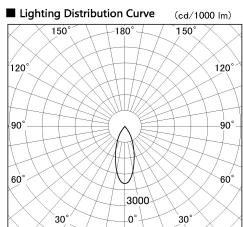

Item no. DD136-0840B9030-R

Series Name: Cledy versa R-G (DD136-R)

Installation	Recessed mount
Type	Extra high-efficiency adjustable downlight
Fixture wattage	7.5W
Beam angle	36 deg
Color Temp.	3000K
CRI	Ra>90
Luminous	816 lm
Body	Die-cast aluminum alloy
Body finish	N/A
Trim finish	Black
Reflector finish	N/A
IP Rate	IP20
Light source	COB module
Input Voltage	AC220~240V
Dimming Type	Non-Dimmable
Certificate	CE, CCC
Cut Hole	100mm