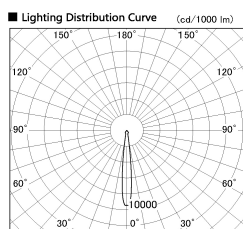

Item no. DD136-3515B9035-R

Series Name: Cledy versa R-G (DD136-R)

Installation	Recessed mount
Type	Extra high-efficiency adjustable downlight
Fixture wattage	36W
Beam angle	12 deg
Color Temp.	3500K
CRI	Ra>90
Luminous	3909 lm
Body	Die-cast aluminum alloy
Body finish	N/A
Trim finish	Black
Reflector finish	N/A
IP Rate	IP20
Light source	COB module
Input Voltage	AC220~240V
Dimming Type	Non-Dimmable
Certificate	CE, CCC
Cut Hole	150mm

■ Direct Horizontal Illuminance DD136-3515B9035-R

φ	Illuminance Angle	Beam Angle	Vertical Illuminance (lx)		
190	11°	12°	147760		
1			36940		
380			16420		
2			9240		
570			5910		
3			4100		
770			3020		
m	1	0	1	2	2310