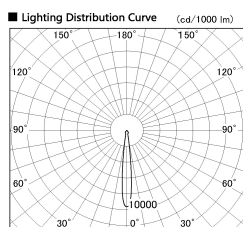

Item no. DD136-2815B9035-R

Series Name: Cledy versa R-G (DD136-R)

Installation	Recessed mount
Type	Extra high-efficiency adjustable downlight
Fixture wattage	28W
Beam angle	12 deg
Color Temp.	3500K
CRI	Ra>90
Luminous	3158 lm
Body	Die-cast aluminum alloy
Body finish	N/A
Trim finish	Black
Reflector finish	N/A
IP Rate	IP20
Light source	COB module
Input Voltage	AC220~240V
Dimming Type	Non-Dimmable
Certificate	CE, CCC
Cut Hole	150mm

■ Direct Horizontal Illuminance DD136-2815B9035-R

φ	Illuminance Angle	Beam Angle	Vertical Illuminance (lx)
190	11°	12°	122240
1	50000		30560
	20000		13580
380	10000		7640
2			4890
570	5000		3400
3			2490
770	0		1910