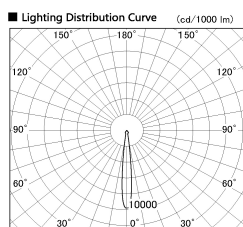

Item no. DD136-2615B9035-R

Series Name: Cledy versa R-G (DD136-R)

Installation	Recessed mount
Type	Extra high-efficiency adjustable downlight
Fixture wattage	23W
Beam angle	12 deg
Color Temp.	3500K
CRI	Ra>90
Luminous	2753 lm
Body	Die-cast aluminum alloy
Body finish	N/A
Trim finish	Black
Reflector finish	N/A
IP Rate	IP20
Light source	COB module
Input Voltage	AC220~240V
Dimming Type	Non-Dimmable
Certificate	CE, CCC
Cut Hole	150mm

■ Direct Horizontal Illuminance DD136-2615B9035-R

φ	Illuminance Angle	Beam Angle	Vertical Illuminance (lx)
170	10°	12°	108330
1	50000		27080
	20000		12040
340	10000		6770
2			4330
520	5000		3010
3			2210
690	m	1 2 0 0 1 2	1690