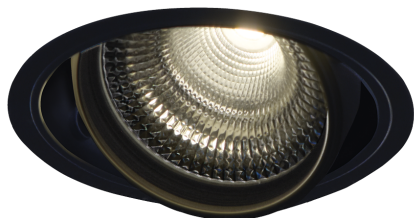

Item no. DD136-2620B9035-R

Series Name: Cledy versa R-G (DD136-R)

Installation	Recessed mount
Type	Extra high-efficiency adjustable downlight
Fixture wattage	23W
Beam angle	21 deg
Color Temp.	3500K
CRI	Ra>90
Luminous	2969 lm
Body	Die-cast aluminum alloy
Body finish	N/A
Trim finish	Black
Reflector finish	N/A
IP Rate	IP20
Light source	COB module
Input Voltage	AC220~240V
Dimming Type	Non-Dimmable
Certificate	CE, CCC
Cut Hole	150mm