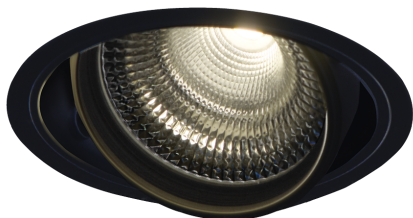

Item no. DD136-2620B9035-R

Series Name: Cledy versa R-G (DD136-R)

Installation	Recessed mount
Type	Extra high-efficiency adjustable downlight
Fixture wattage	23W
Beam angle	21 deg
Color Temp.	3500K
CRI	Ra>90
Luminous	2969 lm
Body	Die-cast aluminum alloy
Body finish	N/A
Trim finish	Black
Reflector finish	N/A
IP Rate	IP20
Light source	COB module
Input Voltage	AC220~240V
Dimming Type	Non-Dimmable
Certificate	CE, CCC
Cut Hole	150mm