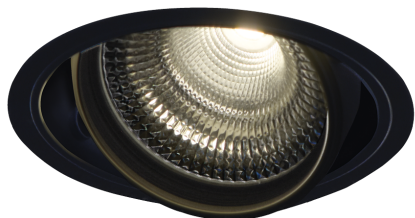

Item no. DD136-2640B9035-R

Series Name: Cledy versa R-G (DD136-R)

| | |
|------------------|--|
| Installation | Recessed mount |
| Type | Extra high-efficiency adjustable downlight |
| Fixture wattage | 23W |
| Beam angle | 43 deg |
| Color Temp. | 3500K |
| CRI | Ra>90 |
| Luminous | 2977 lm |
| Body | Die-cast aluminum alloy |
| Body finish | N/A |
| Trim finish | Black |
| Reflector finish | N/A |
| IP Rate | IP20 |
| Light source | COB module |
| Input Voltage | AC220~240V |
| Dimming Type | Non-Dimmable |
| Certificate | CE, CCC |
| Cut Hole | 150mm |