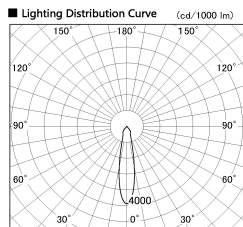

Item no. DD136-2520B9035-R

Series Name: Cledy versa R-G (DD136-R)

■ Direct Horizontal Illuminance DD136-2520B9035-R

φ	Illuminance Angle	Beam Angle	Vertical Illuminance (lx)
350	20°	21°	43110
700	20°	21°	10780
1050	20°	21°	4790
1410	20°	21°	2690
			1720
			1200
			880
			670

Installation	Recessed mount
Type	Extra high-efficiency adjustable downlight
Fixture wattage	23W
Beam angle	21 deg
Color Temp.	3500K
CRI	Ra>90
Luminous	2754 lm
Body	Die-cast aluminum alloy
Body finish	N/A
Trim finish	Black
Reflector finish	N/A
IP Rate	IP20
Light source	COB module
Input Voltage	AC220~240V
Dimming Type	Non-Dimmable
Certificate	CE, CCC
Cut Hole	125mm