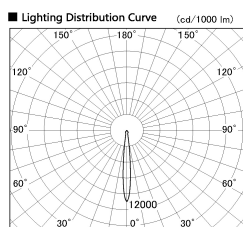

Item no. DD136-2015B9035-R

Series Name: Cledy versa R-G (DD136-R)

| | |
|------------------|--|
| Installation | Recessed mount |
| Type | Extra high-efficiency adjustable downlight |
| Fixture wattage | 20W |
| Beam angle | 11 deg |
| Color Temp. | 3500K |
| CRI | Ra>90 |
| Luminous | 1981 lm |
| Body | Die-cast aluminum alloy |
| Body finish | N/A |
| Trim finish | Black |
| Reflector finish | N/A |
| IP Rate | IP20 |
| Light source | COB module |
| Input Voltage | AC220~240V |
| Dimming Type | Non-Dimmable |
| Certificate | CE, CCC |
| Cut Hole | 125mm |

■ Direct Horizontal Illuminance DD136-2015B9035-R

| φ | Illuminance Angle | Beam Angle | Vertical Illuminance (lx) |
|-----|-------------------|------------|---------------------------|
| 170 | 10° | 11° | 85840 |
| 170 | | | 21460 |
| 340 | | | 9540 |
| 340 | | | 5360 |
| 520 | | | 3430 |
| 520 | | | 2380 |
| 690 | | | 1750 |
| 690 | | | 1340 |