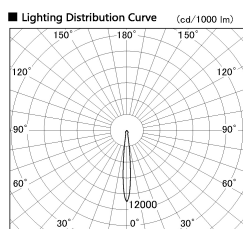

Item no. DD136-2015B9035-R

Series Name: Cledy versa R-G (DD136-R)

Installation	Recessed mount
Type	Extra high-efficiency adjustable downlight
Fixture wattage	20W
Beam angle	11 deg
Color Temp.	3500K
CRI	Ra>90
Luminous	1981 lm
Body	Die-cast aluminum alloy
Body finish	N/A
Trim finish	Black
Reflector finish	N/A
IP Rate	IP20
Light source	COB module
Input Voltage	AC220~240V
Dimming Type	Non-Dimmable
Certificate	CE, CCC
Cut Hole	125mm

■ Direct Horizontal Illuminance DD136-2015B9035-R

φ	Illuminance Angle	Beam Angle	Vertical Illuminance (lx)
170	10°	11°	85840
170			21460
340			9540
340			5360
520			3430
520			2380
690			1750
690			1340