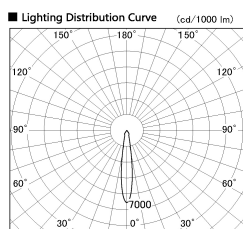

Item no. DD136-1915B9035-R

Series Name: Cledy versa R-G (DD136-R)

Installation	Recessed mount
Type	Extra high-efficiency adjustable downlight
Fixture wattage	18.6W
Beam angle	16 deg
Color Temp.	3500K
CRI	Ra>90
Luminous	1691 lm
Body	Die-cast aluminum alloy
Body finish	N/A
Trim finish	Black
Reflector finish	N/A
IP Rate	IP20
Light source	COB module
Input Voltage	AC220~240V
Dimming Type	Non-Dimmable
Certificate	CE, CCC
Cut Hole	100mm

■ Direct Horizontal Illuminance DD136-1915B9035-R

φ	Illuminance Angle	Beam Angle	Vertical Illuminance (lx)
260	15°	16°	43370
1			10840
520			4820
2			2710
780			1730
3			1200
1050			890
m	1	0	680