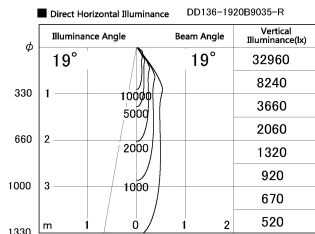

Item no. DD136-1920B9035-R

Series Name: Cledy versa R-G (DD136-R)

Installation	Recessed mount
Type	Extra high-efficiency adjustable downlight
Fixture wattage	18.6W
Beam angle	19 deg
Color Temp.	3500K
CRI	Ra>90
Luminous	1725 lm
Body	Die-cast aluminum alloy
Body finish	N/A
Trim finish	Black
Reflector finish	N/A
IP Rate	IP20
Light source	COB module
Input Voltage	AC220~240V
Dimming Type	Non-Dimmable
Certificate	CE, CCC
Cut Hole	100mm