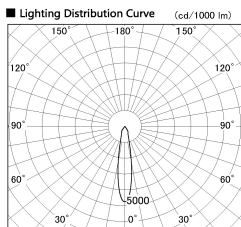

Item no. DD136-1920B9035-R

Series Name: Cledy versa R-G (DD136-R)

Installation	Recessed mount
Type	Extra high-efficiency adjustable downlight
Fixture wattage	18.6W
Beam angle	19 deg
Color Temp.	3500K
CRI	Ra>90
Luminous	1725 lm
Body	Die-cast aluminum alloy
Body finish	N/A
Trim finish	Black
Reflector finish	N/A
IP Rate	IP20
Light source	COB module
Input Voltage	AC220~240V
Dimming Type	Non-Dimmable
Certificate	CE, CCC
Cut Hole	100mm