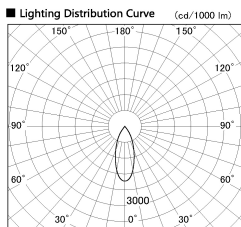

Item no. DD136-1940B9035-R

Series Name: Cledy versa R-G (DD136-R)

Installation	Recessed mount
Type	Extra high-efficiency adjustable downlight
Fixture wattage	18.6W
Beam angle	57 deg
Color Temp.	3500K
CRI	Ra>90
Luminous	1826 lm
Body	Die-cast aluminum alloy
Body finish	N/A
Trim finish	Black
Reflector finish	N/A
IP Rate	IP20
Light source	COB module
Input Voltage	AC220~240V
Dimming Type	Non-Dimmable
Certificate	CE, CCC
Cut Hole	100mm