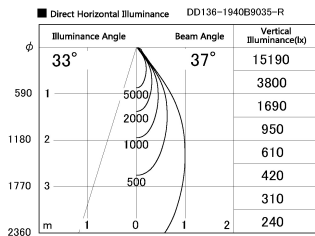

Item no. DD136-1940B9035-R

Series Name: Cledy versa R-G (DD136-R)

Installation	Recessed mount
Type	Extra high-efficiency adjustable downlight
Fixture wattage	18.6W
Beam angle	57 deg
Color Temp.	3500K
CRI	Ra>90
Luminous	1826 lm
Body	Die-cast aluminum alloy
Body finish	N/A
Trim finish	Black
Reflector finish	N/A
IP Rate	IP20
Light source	COB module
Input Voltage	AC220~240V
Dimming Type	Non-Dimmable
Certificate	CE, CCC
Cut Hole	100mm