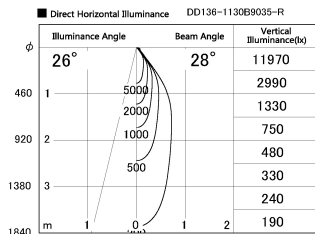

Item no. DD136-1130B9035-R

Series Name: Cledy versa R-G (DD136-R)

Installation	Recessed mount
Type	Extra high-efficiency adjustable downlight
Fixture wattage	10.5W
Beam angle	40 deg
Color Temp.	3500K
CRI	Ra>90
Luminous	1084 lm
Body	Die-cast aluminum alloy
Body finish	N/A
Trim finish	Black
Reflector finish	N/A
IP Rate	IP20
Light source	COB module
Input Voltage	AC220~240V
Dimming Type	Non-Dimmable
Certificate	CE, CCC
Cut Hole	100mm