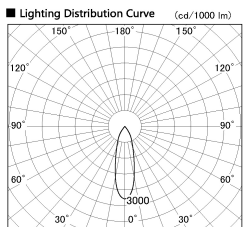

Item no. DD136-1130B9035-R

Series Name: Cledy versa R-G (DD136-R)

Installation	Recessed mount
Type	Extra high-efficiency adjustable downlight
Fixture wattage	10.5W
Beam angle	40 deg
Color Temp.	3500K
CRI	Ra>90
Luminous	1084 lm
Body	Die-cast aluminum alloy
Body finish	N/A
Trim finish	Black
Reflector finish	N/A
IP Rate	IP20
Light source	COB module
Input Voltage	AC220~240V
Dimming Type	Non-Dimmable
Certificate	CE, CCC
Cut Hole	100mm