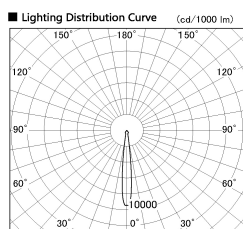

Item no. DD136-3515B9040-R

Series Name: Cledy versa R-G (DD136-R)

Installation	Recessed mount
Type	Extra high-efficiency adjustable downlight
Fixture wattage	36W
Beam angle	12 deg
Color Temp.	4000K
CRI	Ra>90
Luminous	3964 lm
Body	Die-cast aluminum alloy
Body finish	N/A
Trim finish	Black
Reflector finish	N/A
IP Rate	IP20
Light source	COB module
Input Voltage	AC220~240V
Dimming Type	Non-Dimmable
Certificate	CE, CCC
Cut Hole	150mm

■ Direct Horizontal Illuminance DD136-3515B9040-R

φ	Illuminance Angle	Beam Angle	Vertical Illuminance (lx)		
190	11°	12°	149840		
1			37460		
380			16650		
2			9370		
570			5990		
3			4160		
770			3060		
m	1	0	1	2	2340