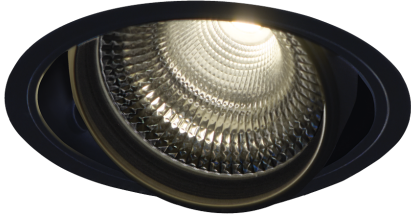

Item no. DD136-3530B9040-R

Series Name: Cledy versa R-G (DD136-R)

Installation	Recessed mount
Type	Extra high-efficiency adjustable downlight
Fixture wattage	36W
Beam angle	30 deg
Color Temp.	4000K
CRI	Ra>90
Luminous	4289 lm
Body	Die-cast aluminum alloy
Body finish	N/A
Trim finish	Black
Reflector finish	N/A
IP Rate	IP20
Light source	COB module
Input Voltage	AC220~240V
Dimming Type	Non-Dimmable
Certificate	CE, CCC
Cut Hole	150mm