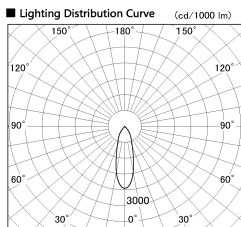

Item no. DD136-3530B9040-R

Series Name: Cledy versa R-G (DD136-R)

Installation	Recessed mount
Type	Extra high-efficiency adjustable downlight
Fixture wattage	36W
Beam angle	30 deg
Color Temp.	4000K
CRI	Ra>90
Luminous	4289 lm
Body	Die-cast aluminum alloy
Body finish	N/A
Trim finish	Black
Reflector finish	N/A
IP Rate	IP20
Light source	COB module
Input Voltage	AC220~240V
Dimming Type	Non-Dimmable
Certificate	CE, CCC
Cut Hole	150mm