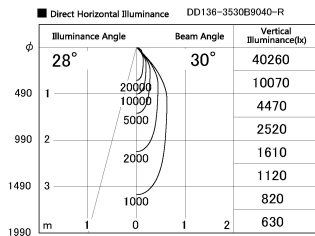

Item no. DD136-3530B9040-R

Series Name: Cledy versa R-G (DD136-R)

Installation	Recessed mount
Type	Extra high-efficiency adjustable downlight
Fixture wattage	36W
Beam angle	30 deg
Color Temp.	4000K
CRI	Ra>90
Luminous	4289 lm
Body	Die-cast aluminum alloy
Body finish	N/A
Trim finish	Black
Reflector finish	N/A
IP Rate	IP20
Light source	COB module
Input Voltage	AC220~240V
Dimming Type	Non-Dimmable
Certificate	CE, CCC
Cut Hole	150mm