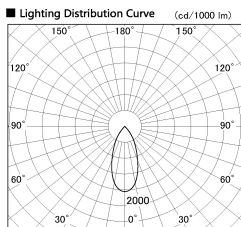

Item no. DD136-3540B9040-R

Series Name: Cledy versa R-G (DD136-R)

Installation	Recessed mount
Type	Extra high-efficiency adjustable downlight
Fixture wattage	36W
Beam angle	43 deg
Color Temp.	4000K
CRI	Ra>90
Luminous	4285 lm
Body	Die-cast aluminum alloy
Body finish	N/A
Trim finish	Black
Reflector finish	N/A
IP Rate	IP20
Light source	COB module
Input Voltage	AC220~240V
Dimming Type	Non-Dimmable
Certificate	CE, CCC
Cut Hole	150mm