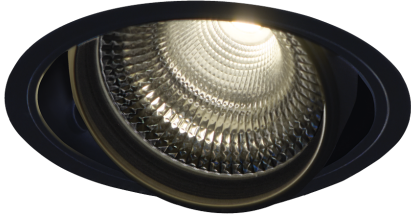

Item no. DD136-3540B9040-R

Series Name: Cledy versa R-G (DD136-R)

Installation	Recessed mount
Type	Extra high-efficiency adjustable downlight
Fixture wattage	36W
Beam angle	43 deg
Color Temp.	4000K
CRI	Ra>90
Luminous	4285 lm
Body	Die-cast aluminum alloy
Body finish	N/A
Trim finish	Black
Reflector finish	N/A
IP Rate	IP20
Light source	COB module
Input Voltage	AC220~240V
Dimming Type	Non-Dimmable
Certificate	CE, CCC
Cut Hole	150mm