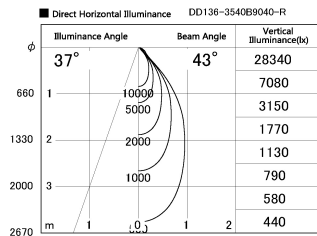

Item no. DD136-3540B9040-R

Series Name: Cledy versa R-G (DD136-R)

Installation	Recessed mount
Type	Extra high-efficiency adjustable downlight
Fixture wattage	36W
Beam angle	43 deg
Color Temp.	4000K
CRI	Ra>90
Luminous	4285 lm
Body	Die-cast aluminum alloy
Body finish	N/A
Trim finish	Black
Reflector finish	N/A
IP Rate	IP20
Light source	COB module
Input Voltage	AC220~240V
Dimming Type	Non-Dimmable
Certificate	CE, CCC
Cut Hole	150mm