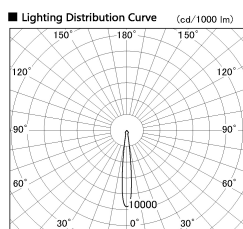

Item no. DD136-2815B9040-R

Series Name: Cledy versa R-G (DD136-R)

Installation	Recessed mount
Type	Extra high-efficiency adjustable downlight
Fixture wattage	28W
Beam angle	12 deg
Color Temp.	4000K
CRI	Ra>90
Luminous	3203 lm
Body	Die-cast aluminum alloy
Body finish	N/A
Trim finish	Black
Reflector finish	N/A
IP Rate	IP20
Light source	COB module
Input Voltage	AC220~240V
Dimming Type	Non-Dimmable
Certificate	CE, CCC
Cut Hole	150mm

■ Direct Horizontal Illuminance DD136-2815B9040-R

φ	Illuminance Angle	Beam Angle	Vertical Illuminance (lx)	
190	11°	12°	123990	
1	50000		31000	
	20000		13780	
380	10000		7750	
2			4960	
570	5000		3440	
3			2530	
770			1940	
m	1	0	1	2