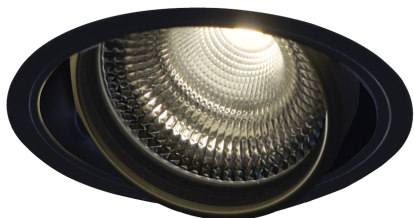

Item no. DD136-2830B9040-R

Series Name: Cledy versa R-G (DD136-R)

Installation	Recessed mount
Type	Extra high-efficiency adjustable downlight
Fixture wattage	28W
Beam angle	30 deg
Color Temp.	4000K
CRI	Ra>90
Luminous	3466 lm
Body	Die-cast aluminum alloy
Body finish	N/A
Trim finish	Black
Reflector finish	N/A
IP Rate	IP20
Light source	COB module
Input Voltage	AC220~240V
Dimming Type	Non-Dimmable
Certificate	CE, CCC
Cut Hole	150mm