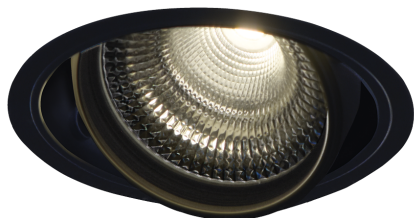

Item no. DD136-2840B9040-R

Series Name: Cledy versa R-G (DD136-R)

Installation	Recessed mount
Type	Extra high-efficiency adjustable downlight
Fixture wattage	28W
Beam angle	43 deg
Color Temp.	4000K
CRI	Ra>90
Luminous	3462 lm
Body	Die-cast aluminum alloy
Body finish	N/A
Trim finish	Black
Reflector finish	N/A
IP Rate	IP20
Light source	COB module
Input Voltage	AC220~240V
Dimming Type	Non-Dimmable
Certificate	CE, CCC
Cut Hole	150mm