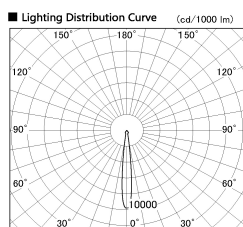

Item no. DD136-2615B9040-R

Series Name: Cledy versa R-G (DD136-R)

Installation	Recessed mount
Type	Extra high-efficiency adjustable downlight
Fixture wattage	23W
Beam angle	12 deg
Color Temp.	4000K
CRI	Ra>90
Luminous	2792 lm
Body	Die-cast aluminum alloy
Body finish	N/A
Trim finish	Black
Reflector finish	N/A
IP Rate	IP20
Light source	COB module
Input Voltage	AC220~240V
Dimming Type	Non-Dimmable
Certificate	CE, CCC
Cut Hole	150mm

■ Direct Horizontal Illuminance DD136-2615B9040-R

φ	Illuminance Angle	Beam Angle	Vertical Illuminance (lx)
170	10°	12°	109860
1	5000		27470
	20000		12210
340	10000		6870
2			4390
520	5000		3050
3			2240
690			1720