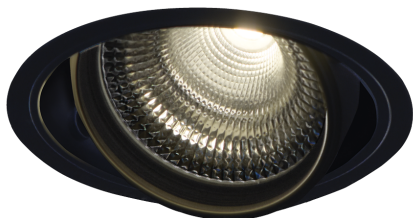

Item no. DD136-2630B9040-R

Series Name: Cledy versa R-G (DD136-R)

Installation	Recessed mount
Type	Extra high-efficiency adjustable downlight
Fixture wattage	23W
Beam angle	30 deg
Color Temp.	4000K
CRI	Ra>90
Luminous	3020 lm
Body	Die-cast aluminum alloy
Body finish	N/A
Trim finish	Black
Reflector finish	N/A
IP Rate	IP20
Light source	COB module
Input Voltage	AC220~240V
Dimming Type	Non-Dimmable
Certificate	CE, CCC
Cut Hole	150mm