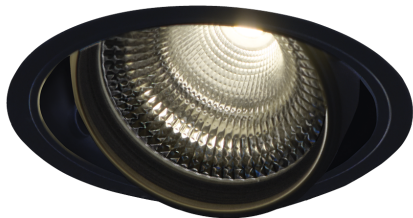

Item no. DD136-2630B9040-R

Series Name: Cledy versa R-G (DD136-R)

Installation	Recessed mount
Type	Extra high-efficiency adjustable downlight
Fixture wattage	23W
Beam angle	30 deg
Color Temp.	4000K
CRI	Ra>90
Luminous	3020 lm
Body	Die-cast aluminum alloy
Body finish	N/A
Trim finish	Black
Reflector finish	N/A
IP Rate	IP20
Light source	COB module
Input Voltage	AC220~240V
Dimming Type	Non-Dimmable
Certificate	CE, CCC
Cut Hole	150mm