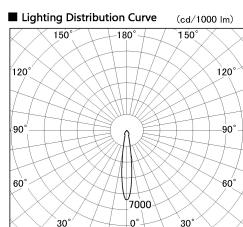

Item no. DD136-2515B9040-R

Series Name: Cledy versa R-G (DD136-R)

Installation	Recessed mount
Type	Extra high-efficiency adjustable downlight
Fixture wattage	23W
Beam angle	15 deg
Color Temp.	4000K
CRI	Ra>90
Luminous	2590 lm
Body	Die-cast aluminum alloy
Body finish	N/A
Trim finish	Black
Reflector finish	N/A
IP Rate	IP20
Light source	COB module
Input Voltage	AC220~240V
Dimming Type	Non-Dimmable
Certificate	CE, CCC
Cut Hole	125mm

■ Direct Horizontal Illuminance DD136-2515B9040-R

φ	Illuminance Angle	Beam Angle	Vertical Illuminance (lx)
240	14°	15°	63780
490	1	20000	15950
730	2	10000	7090
980	3	5000	3990
			2550
			1770
			1300
			1000