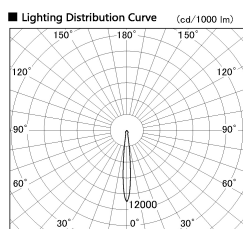

Item no. DD136-2015B9040-R

Series Name: Cledy versa R-G (DD136-R)

Installation	Recessed mount
Type	Extra high-efficiency adjustable downlight
Fixture wattage	20W
Beam angle	11 deg
Color Temp.	4000K
CRI	Ra>90
Luminous	2009 lm
Body	Die-cast aluminum alloy
Body finish	N/A
Trim finish	Black
Reflector finish	N/A
IP Rate	IP20
Light source	COB module
Input Voltage	AC220~240V
Dimming Type	Non-Dimmable
Certificate	CE, CCC
Cut Hole	125mm

■ Direct Horizontal Illuminance DD136-2015B9040-R

φ	Illuminance Angle	Beam Angle	Vertical Illuminance (lx)
170	10°	11°	87050
170			21760
100			9670
50			5440
340	2		3480
520	3		2420
690	m	1	1780
		0	1360