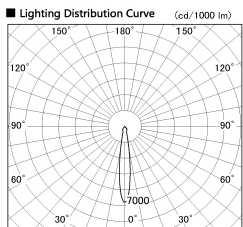

Item no. DD136-2020B9040-R

Series Name: Cledy versa R-G (DD136-R)

■ Direct Horizontal Illuminance DD136-2020B9040-R

Illuminance Angle	Beam Angle	Vertical Illuminance (lx)
14°	1	57380
	2	14340
	3	6380
	4	3590
	5	2300
15°	1	1590
	2	1170
	3	900
	4	900

Installation	Recessed mount
Type	Extra high-efficiency adjustable downlight
Fixture wattage	20W
Beam angle	15 deg
Color Temp.	4000K
CRI	Ra>90
Luminous	2134 lm
Body	Die-cast aluminum alloy
Body finish	N/A
Trim finish	Black
Reflector finish	N/A
IP Rate	IP20
Light source	COB module
Input Voltage	AC220~240V
Dimming Type	Non-Dimmable
Certificate	CE, CCC
Cut Hole	125mm