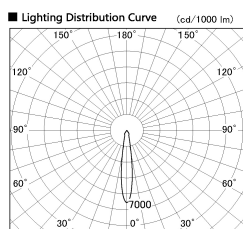

Item no. DD136-1915B9040-R

Series Name: Cledy versa R-G (DD136-R)

Installation	Recessed mount
Type	Extra high-efficiency adjustable downlight
Fixture wattage	18.6W
Beam angle	16 deg
Color Temp.	4000K
CRI	Ra>90
Luminous	1715 lm
Body	Die-cast aluminum alloy
Body finish	N/A
Trim finish	Black
Reflector finish	N/A
IP Rate	IP20
Light source	COB module
Input Voltage	AC220~240V
Dimming Type	Non-Dimmable
Certificate	CE, CCC
Cut Hole	100mm

■ Direct Horizontal Illuminance DD136-1915B9040-R

φ	Illuminance Angle	Beam Angle	Vertical Illuminance (lx)
260	15°	16°	43980
1			11000
520			4890
2			2750
780			1760
3			1220
1050			900
m	1	0	690